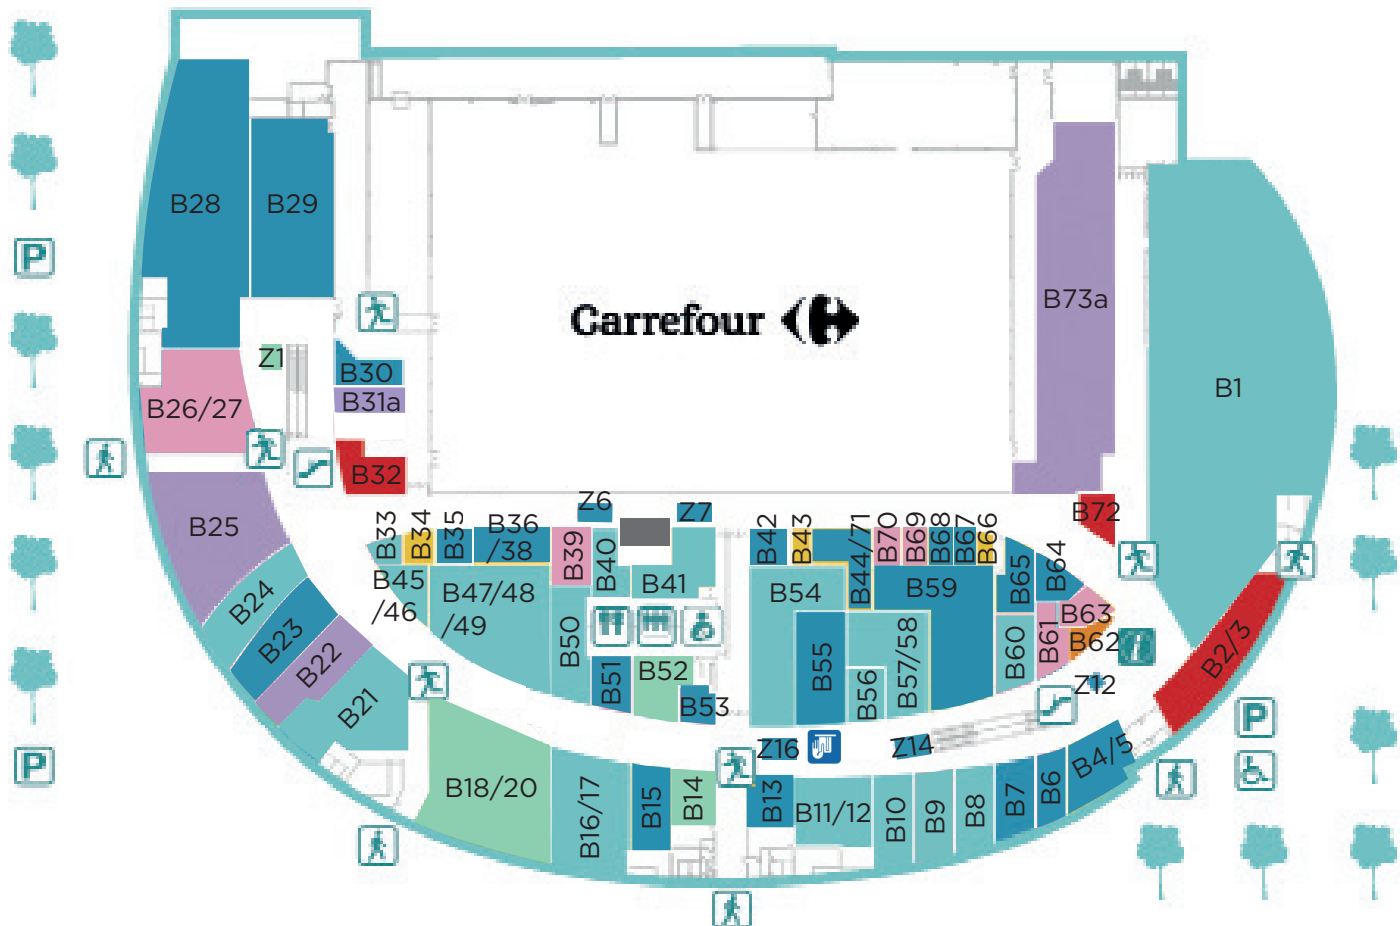

Ocio y Cultura
Leisure & Culture

- Cines Mediterráneo

Servicios / Services

Tarjeta Regalo
Gift Card

FUN Play AREA

Hype Station + Kid's Zone

**YOU ARE HERE,
AND WE LOVE IT**

"Happy Together"
portaldelamarina.org